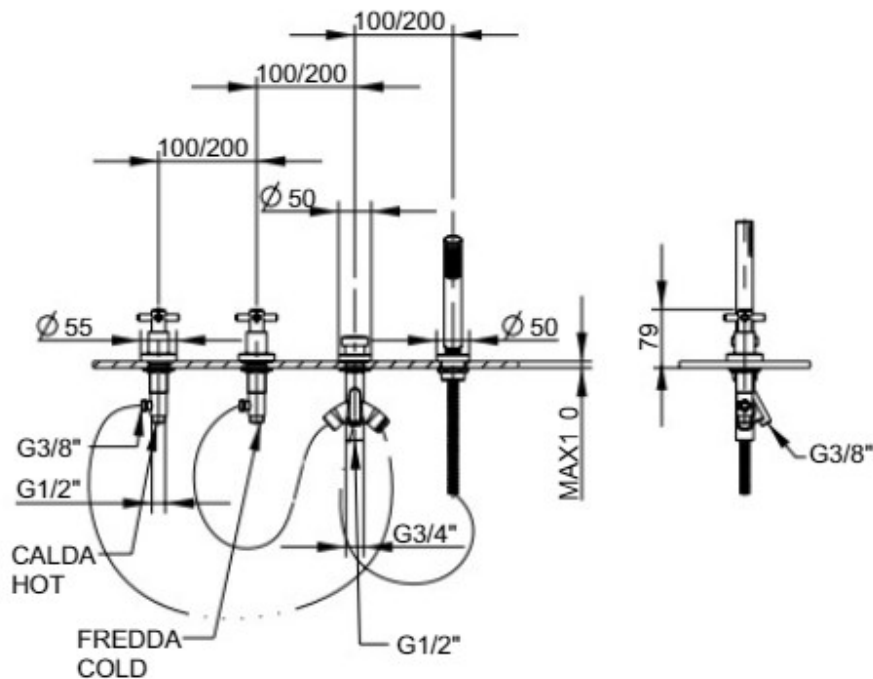

Brand : FRATTINI, Italy
Name : TESIS Deck mounted tub mixer
Item Code : 51028.00

Designer :
Color / Finish: Chome
Dimensions : Overall (LxWxH in cm)

Product info:

- Deck mounted bath mixer with diverter and pull-out shower